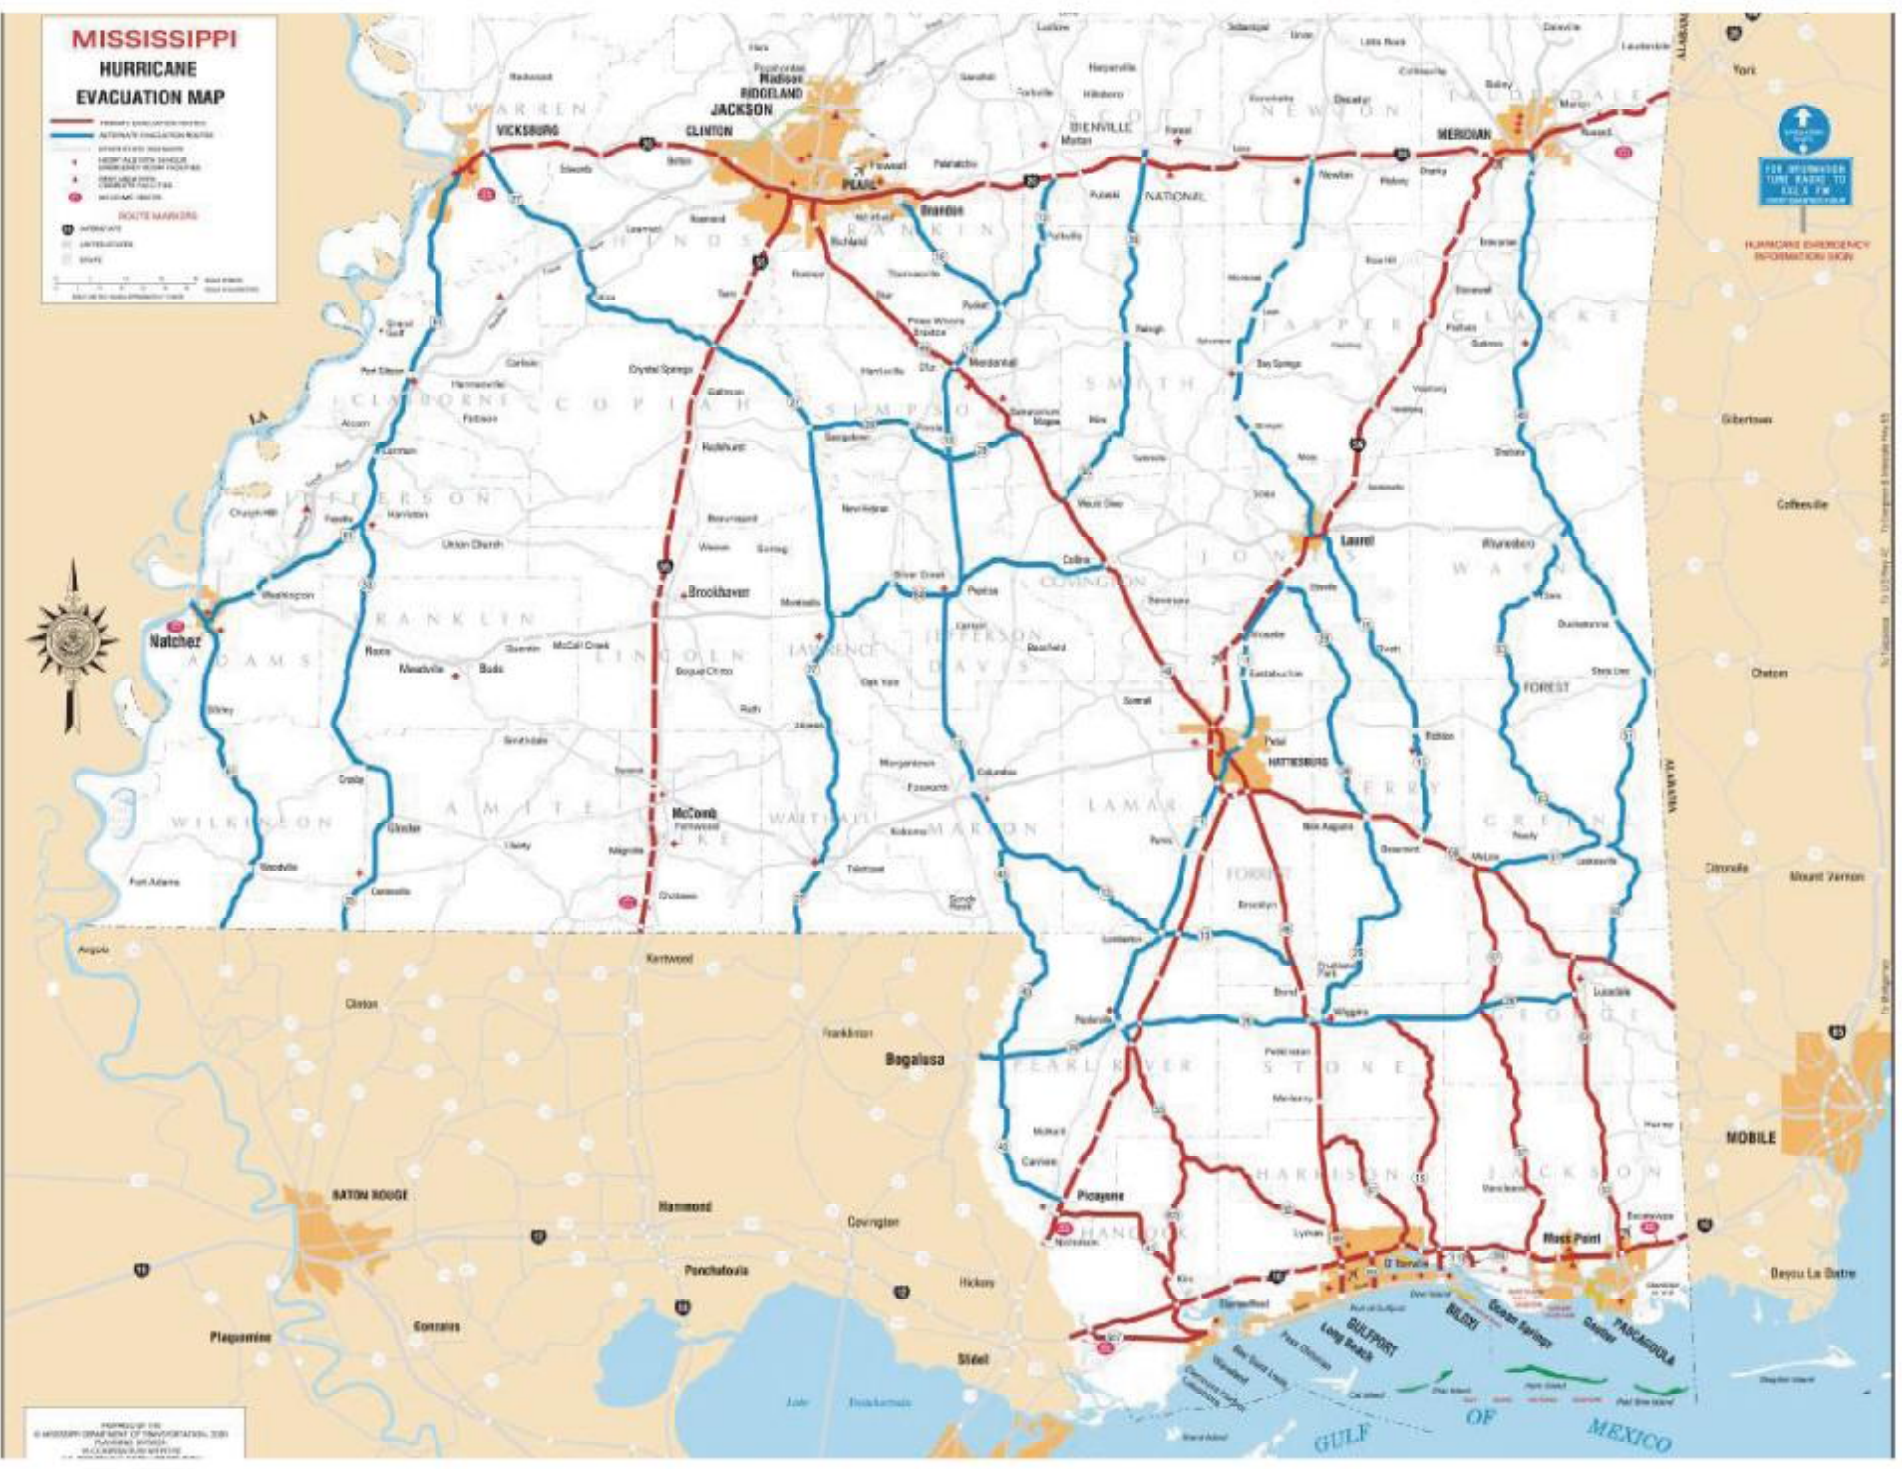

MISSISSIPPI HURRICANE EVACUATION MAP

- PRIMARY EVACUATION ROUTES
- ALTERNATE EVACUATION ROUTES
- EVACUATION ZONES
- EVACUATION ZONE BOUNDARIES
- EVACUATION ZONE CENTER
- EVACUATION ZONE PERIMETER
- EVACUATION ZONE AREA
- ROUTE MARKERS
- INTERSTATE
- STATE ROUTE
- STATE

HURRICANE EMERGENCY INFORMATION SIGN

© 2013 Mississippi Department of Transportation. All rights reserved.